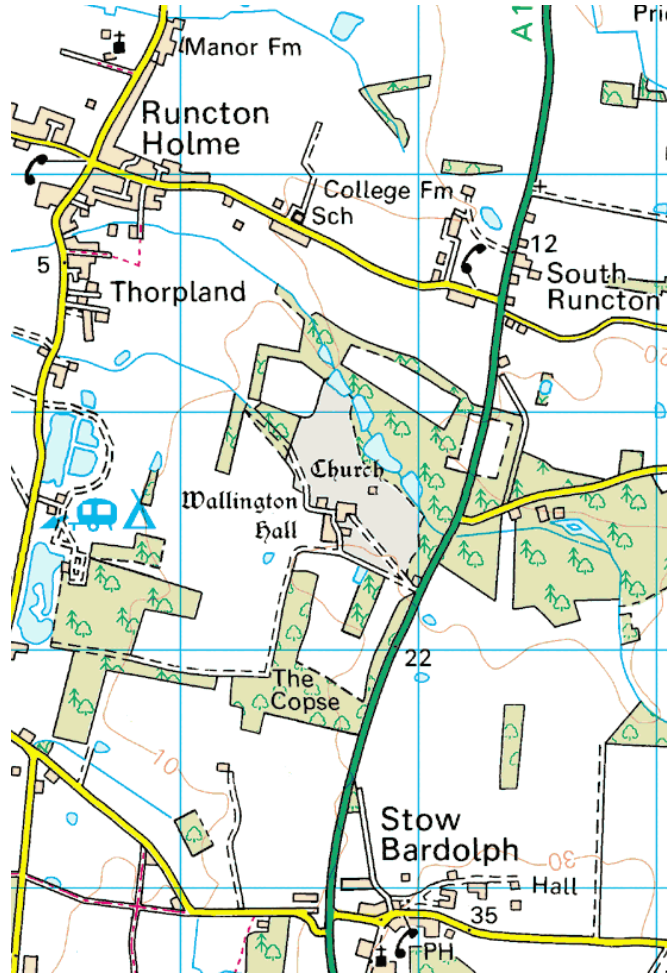

- 1 – Wallington Hall
- 2 – Denver Claypit
- 3 – Cuckoo Drain

Wallington Hall

Turn left on the A10 just after Stow Bardolph. Go past the lodge house then turn immediately right and follow the shingle road to the parking by the lakes

Denver Claypit

Denver Claypit is situated at the junction of the A10 and the A1122, at the end of Ryston Road in Denver.

Cuckoo Drain

Cuckoo Drain is situated on Wards Chase (turn off West Head Road in Stowbridge). It is very close to the Cats Protection League building