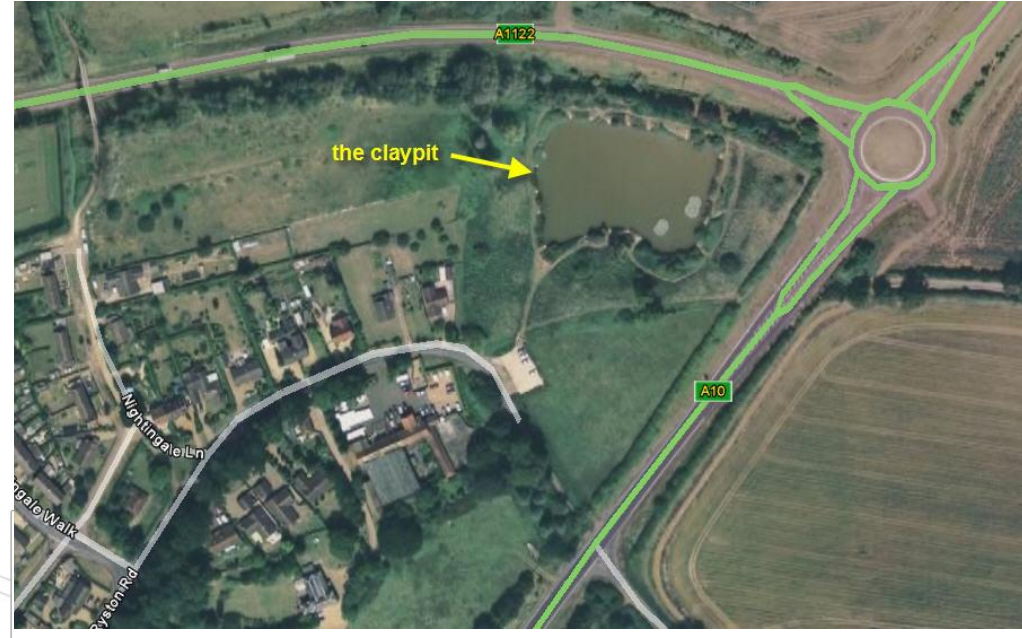

- 1 – Wallington Hall
- 2 – Denver Claypit
- 3 – Cuckoo Drain

Wallington Hall

Turn left on the A10 just after Stow Bardolph. Go past the lodge house then turn immediately right and follow the shingle road to the parking by the lakes

Denver Claypit

Denver Claypit is situated at the junction of the A10 and the A1122, at the end of Ryston Road in Denver.

Cuckoo Drain

Cuckoo Drain is situated on Wards Chase (turn off West Head Road in Stowbridge). It is very close to the Cats Protection League building