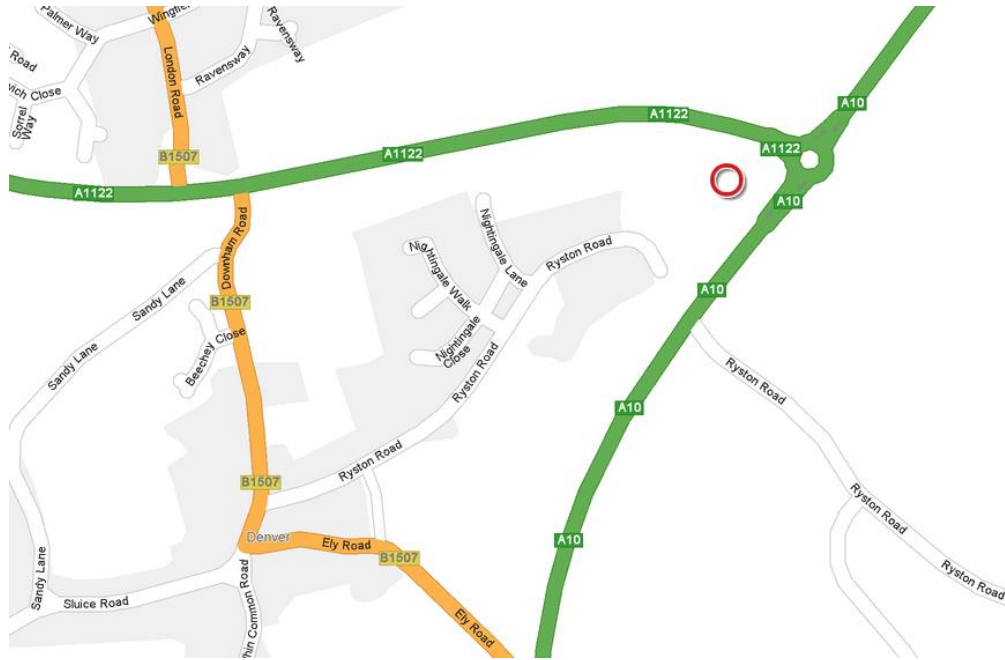

- 1 – Wallington Hall
- 2 – Denver Claypit
- 3 – Cuckoo Drain

Wallington Hall

Turn left on the A10 just after Stow Bardolph. Go past the lodge house then turn immediately right and follow the shingle road to the parking by the lakes

Denver Claypit

Denver Claypit is situated at the junction of the A10 and the A1122, at the end of Ryston Road in Denver.

Cuckoo Drain

Cuckoo Drain is situated on Wards Chase (turn off West Head Road in Stowbridge). It is very close to the Cats Protection League building