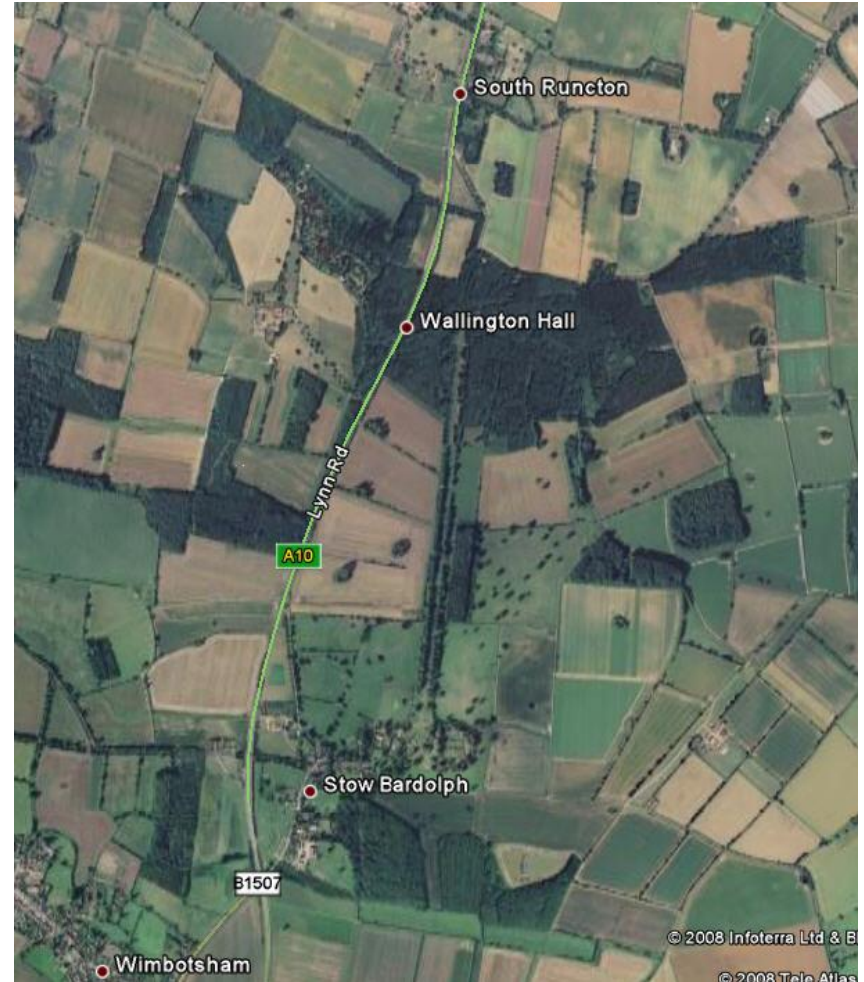

- 1 – Wallington Hall
- 2 – Denver Claypit
- 3 – Cuckoo Drain

Wallington Hall

Turn left on the A10 just after Stow Bardolph. Go past the lodge house then turn immediately right and follow the shingle road to the parking by the lakes

Denver Claypit

Denver Claypit is situated at the junction of the A10 and the A1122, at the end of Ryston Road in Denver.

Cuckoo Drain

Cuckoo Drain is situated on Wards Chase (turn off West Head Road in Stowbridge). It is very close to the Cats Protection League building