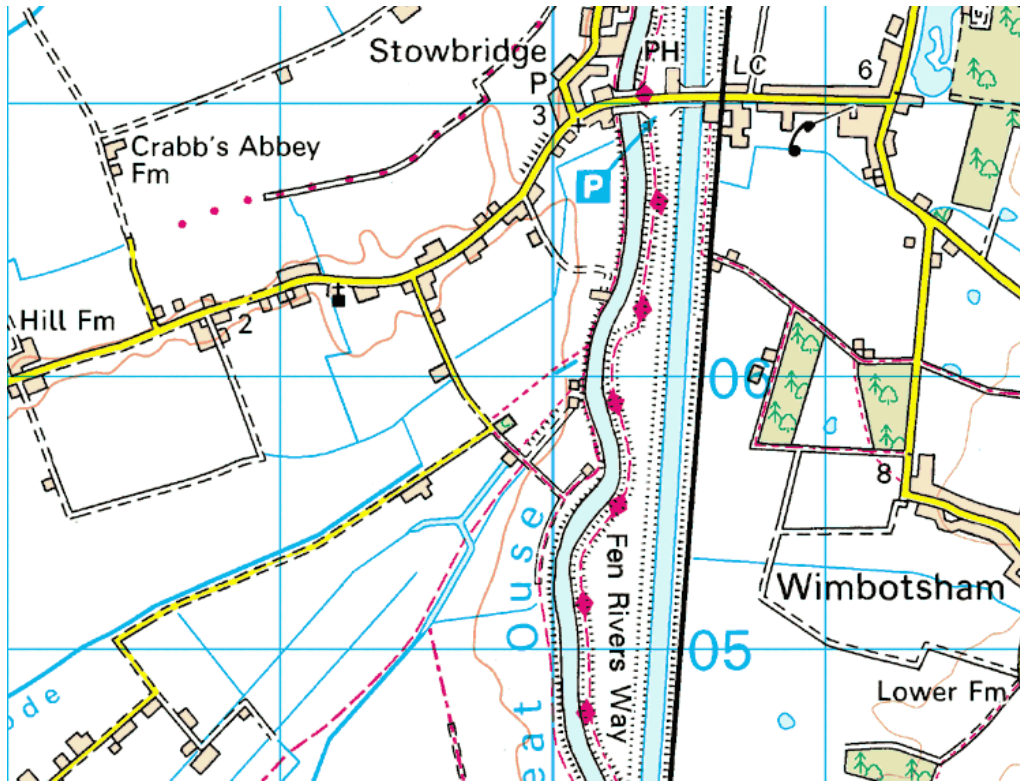

- 1 – Wallington Hall
- 2 – Denver Claypit
- 3 – Cuckoo Drain

Wallington Hall

Turn left on the A10 just after Stow Bardolph. Go past the lodge house then turn immediately right and follow the shingle road to the parking by the lakes

Denver Claypit

Denver Claypit is situated at the junction of the A10 and the A1122, at the end of Ryston Road in Denver.

Cuckoo Drain

Cuckoo Drain is situated on Wards Chase (turn off West Head Road in Stowbridge). It is very close to the Cats Protection League building